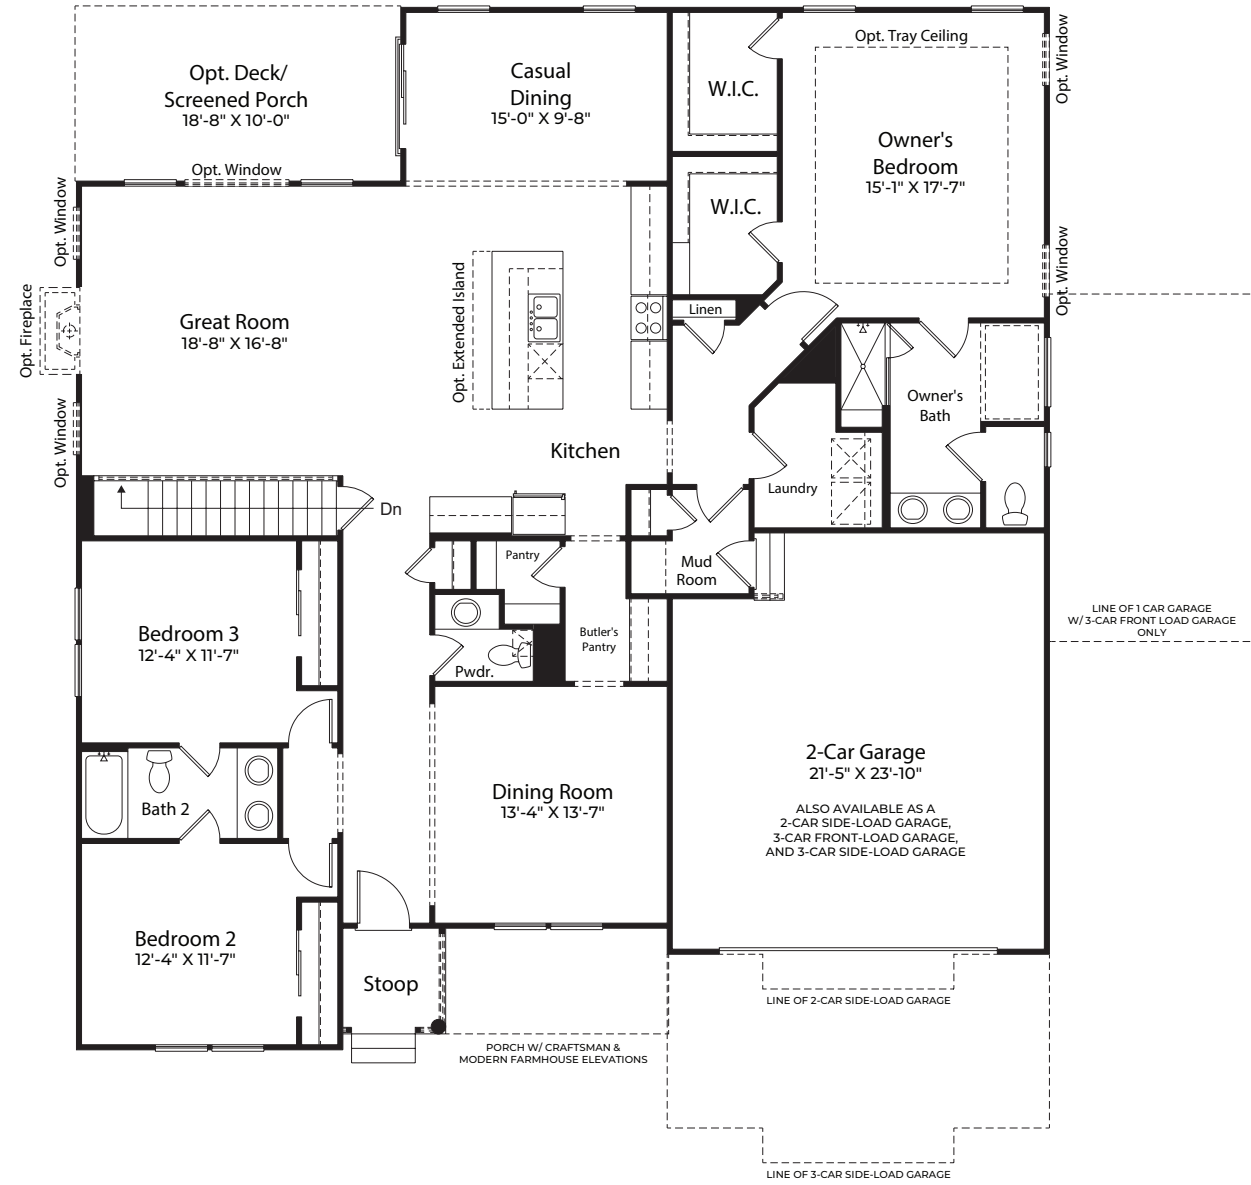

The Wingate

3 Bedrooms | 2.5 Bathrooms | 2-Car Garage | 2,419 SF

FEDERAL

EASTERN SEABOARD

MODERN FARMHOUSE

PRELIMINARY

CRAFTSMAN

BASE PRICE
HOMESITE NUMBER
HOMESITE PREMIUM
OPTIONS
TOTAL

MAIN LEVEL

LOWER LEVEL