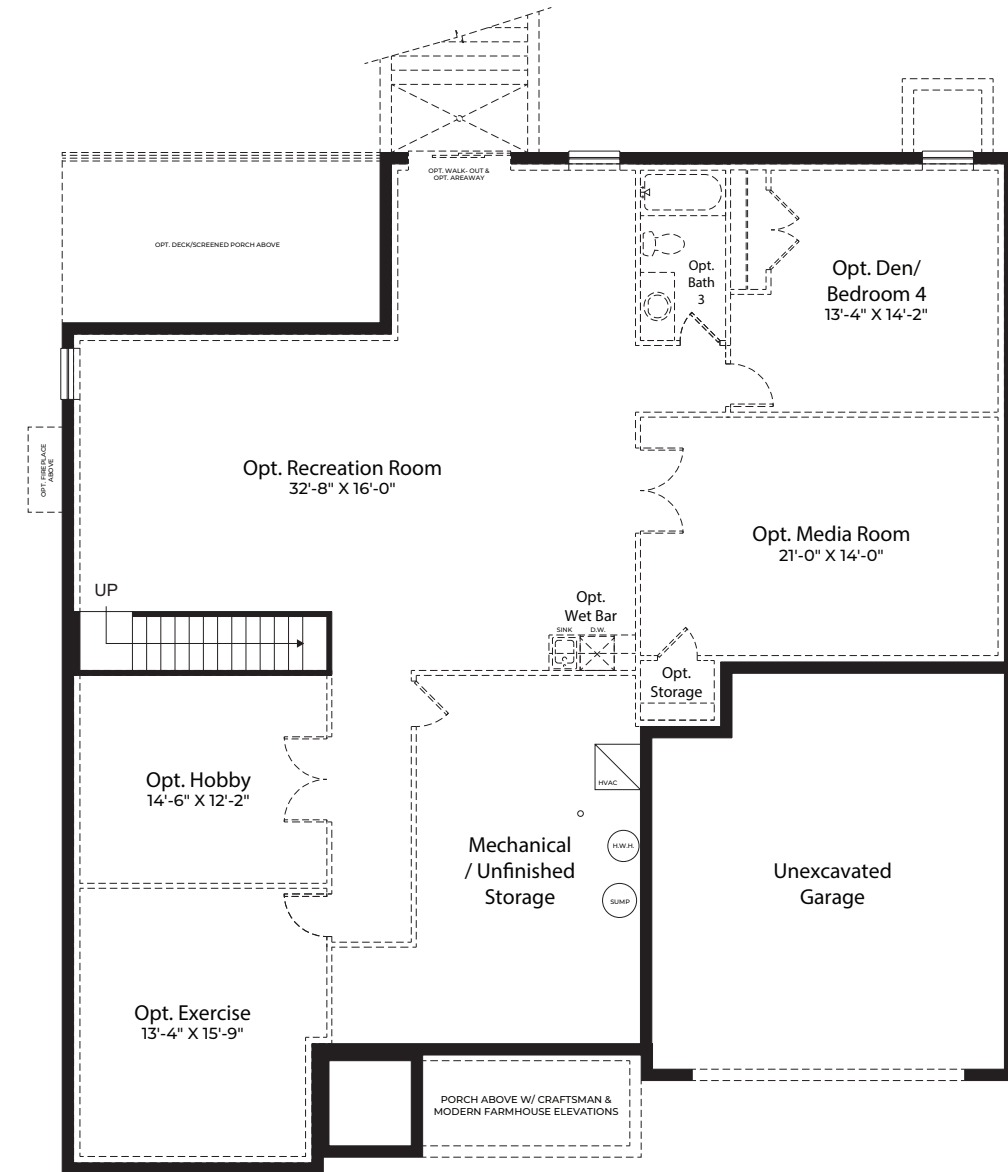

The Wingate

3 Bedrooms | 2.5 Bathrooms | 2-Car Garage | 2,419 SF

FEDERAL

EASTERN SEABOARD

MODERN FARMHOUSE

PRELIMINARY

CRAFTSMAN

BASE PRICE
HOMESITE NUMBER
HOMESITE PREMIUM
OPTIONS
TOTAL

MAIN LEVEL

LOWER LEVEL